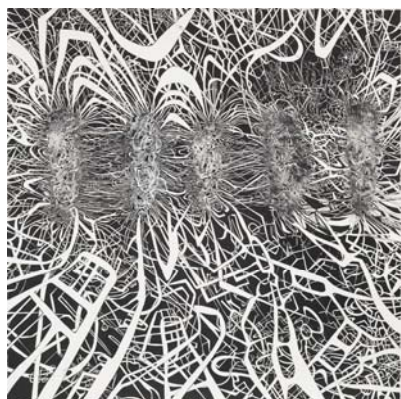

# SCIENCE OF ART

**Recent Work by Guhapriya Ranganathan and Nancy Selvage**

**April 28 through June 30, 2010**

**Kniznick Gallery at the Women's Studies Research Center**

***Come see the exhibition, and plan to join us for one of these related events:***

## **Science of Art...Art of Science Slide Talk**

Wednesday, April 28 at 6 p.m.

Rose Art Museum, Lee Gallery

Ranganathan and Selvage will join artists Christopher Janney, Daniel Kohn, and Jessica Rosenkrantz, and scientists James Bensinger and Elinor Karlsson, for a slide presentation of their work and a discussion of how art and science can inspire and inform each other.